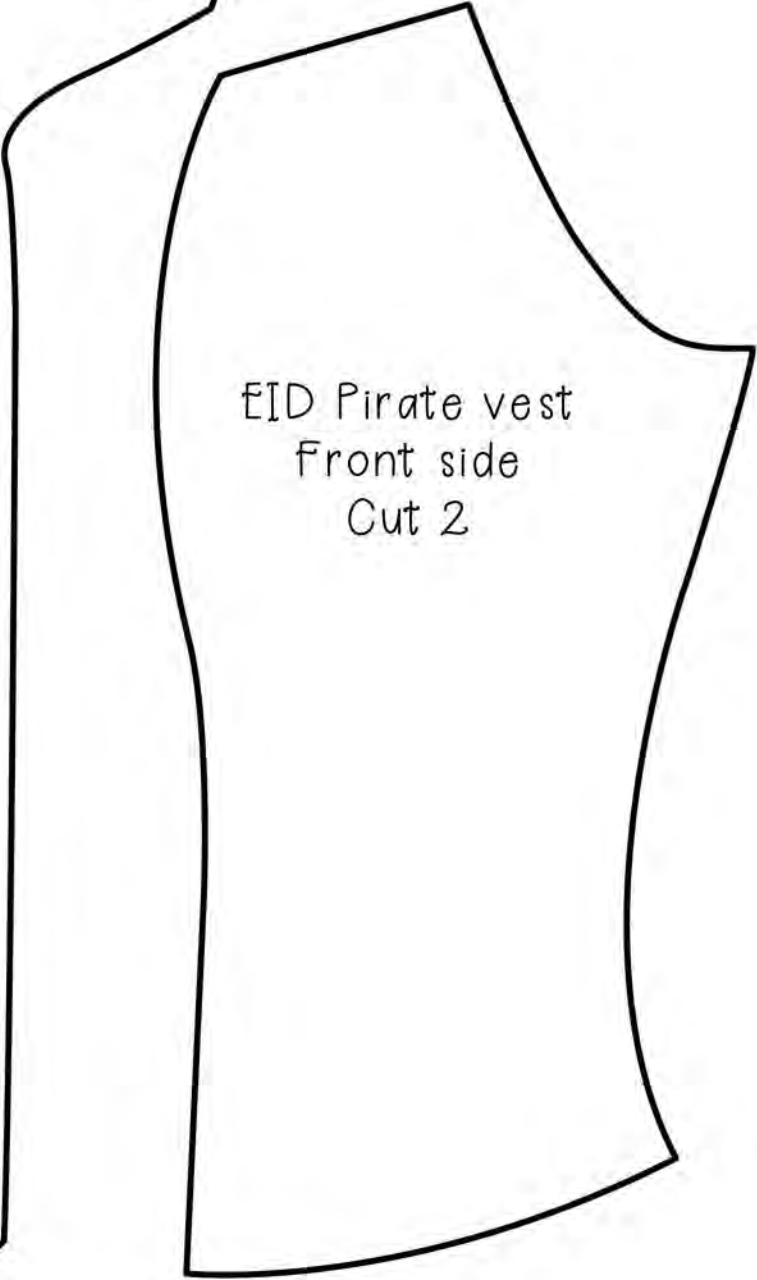

EID Pirate vest  
Front  
Cut 2

Pattern by Lomi  
Ithilear.com

For personal  
use only

1 Inch  
2.5 CM

EID Pirate vest  
Front side  
Cut 2

1 Inch  
2.5 CM

EID Pirate vest  
Back  
Cut 2

EID Pirate vest  
Back side  
Cut 2