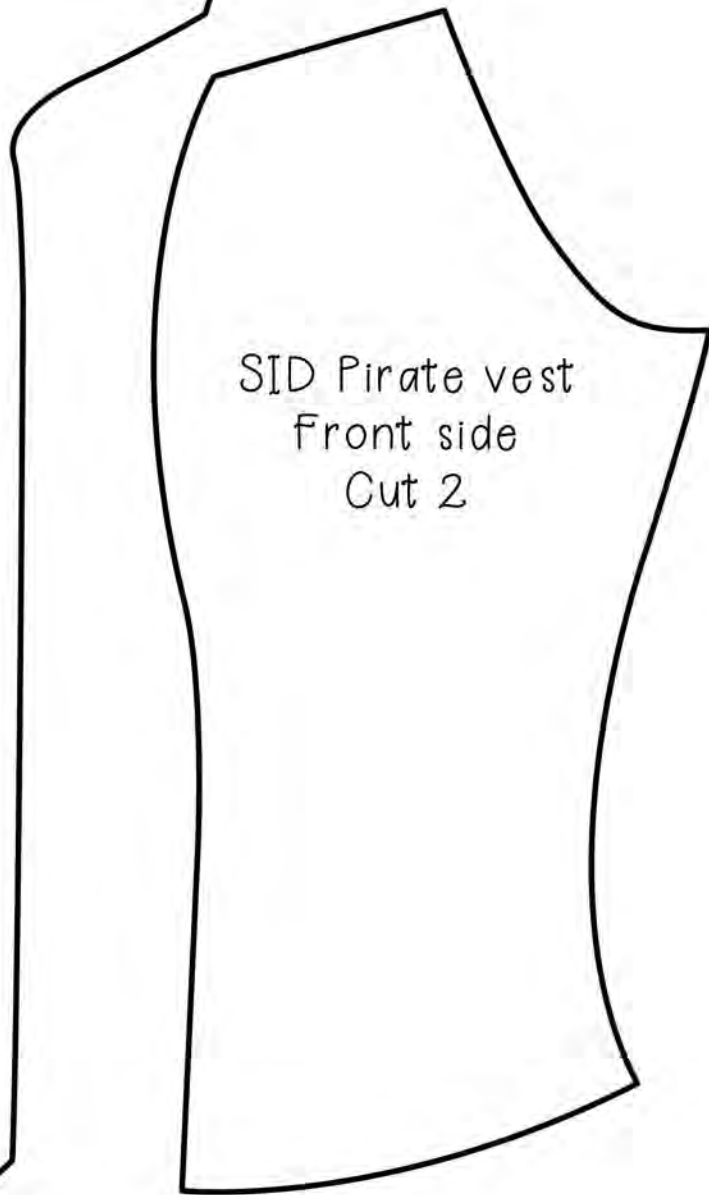

SID Pirate vest
Front
Cut 2

Pattern by Lomi
Ithilear.com

For personal
use only

1 Inch
2.5 CM

SID Pirate vest
front side
Cut 2

SID Pirate vest
Back
Cut 2

1 Inch
2.5 CM

Pattern by Lomi
Ithilear.com

For personal
use only

SID Pirate vest
Back side
Cut 2